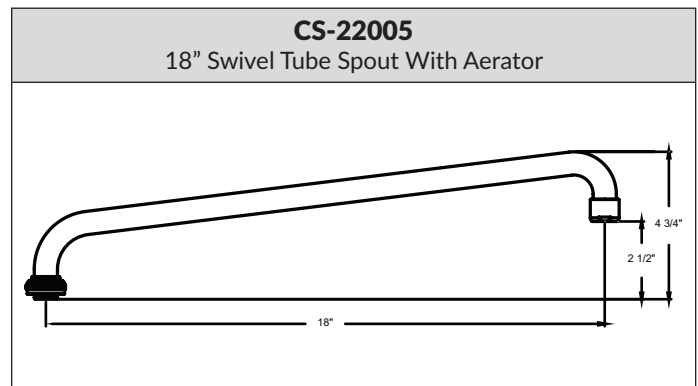

Model	List	Finish	Case
SU-2775-R-02	\$46.60	Chrome	---

0112-AL | 1-11 1/2" NPS SHANK X 1-7/8" LONG

- 1-11 1/2 NPS Shank x 1-7/8" Long

Model	List	Finish	Case
0112-AL	\$20.80	Chrome	60

KITCHEN / BATHROOM HANDLE CONFIGURATION OPTIONS