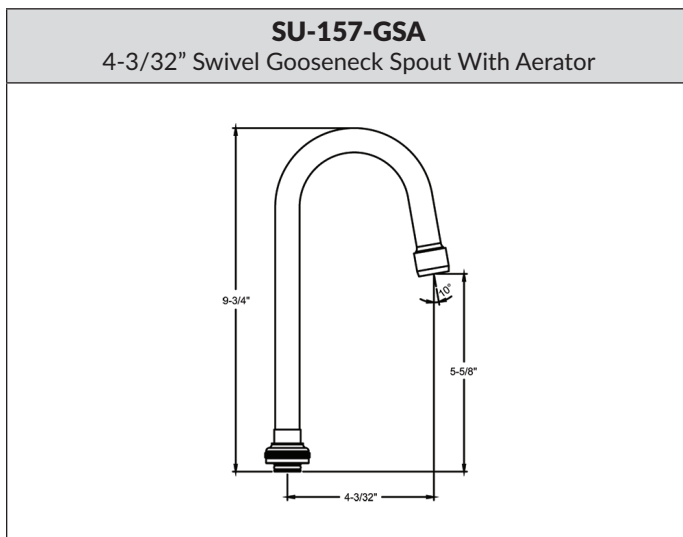

KITCHEN / BATHROOM HANDLE CONFIGURATION OPTIONS

CENTRAL BRASS