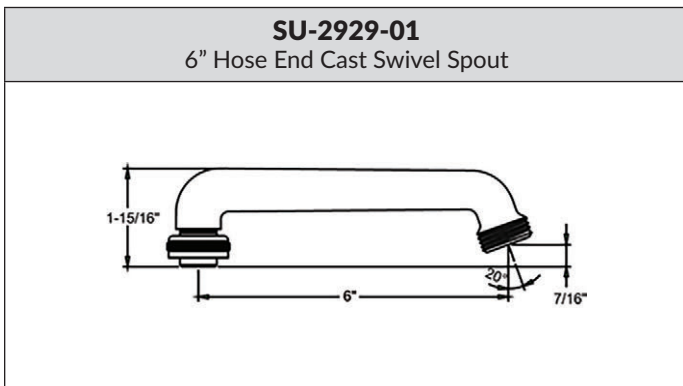

Model	List	Finish	Case
SU-2775-R-02	\$46.60	Chrome	---

0112-AL | 1-11 1/2" NPS SHANK X 1-7/8" LONG

- 1-11 1/2 NPS Shank x 1-7/8" Long

Model	List	Finish	Case
0112-AL	\$20.80	Chrome	60

KITCHEN / BATHROOM HANDLE CONFIGURATION OPTIONS