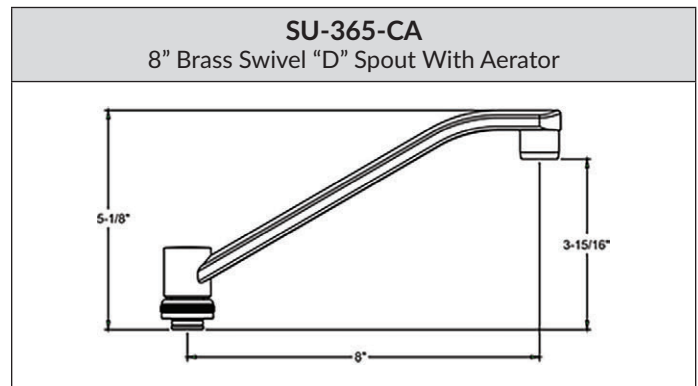

Model	List	Finish	Case
SU-2775-R-02	\$46.60	Chrome	---

0112-AL | 1-11 1/2" NPS SHANK X 1-7/8" LONG

- 1-11 1/2 NPS Shank x 1-7/8" Long

Model	List	Finish	Case
0112-AL	\$20.80	Chrome	60

KITCHEN / BATHROOM HANDLE CONFIGURATION OPTIONS