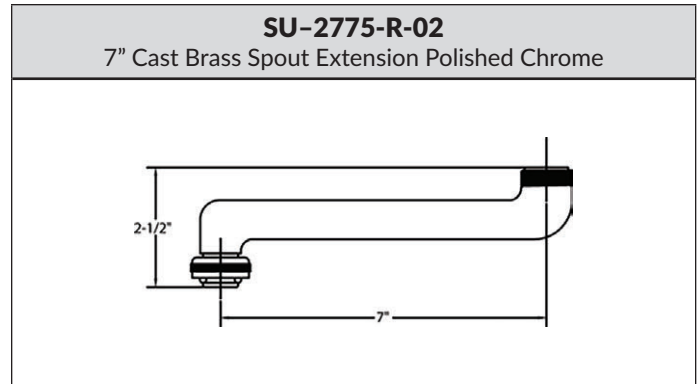

KITCHEN / BATHROOM HANDLE CONFIGURATION OPTIONS

CENTRAL BRASS