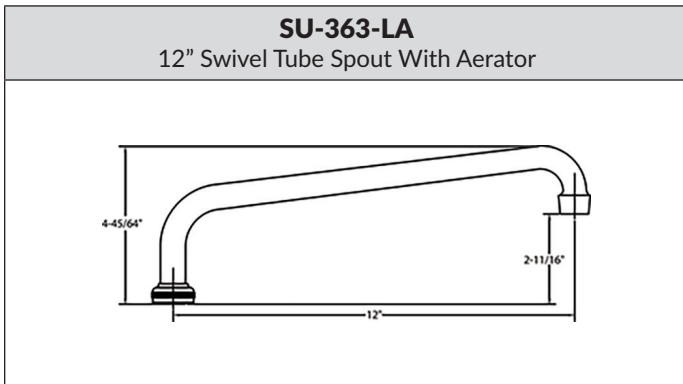

Model	List	Finish	Case
SU-2775-R-02	\$46.60	Chrome	---

0112-AL | 1-11 1/2" NPS SHANK X 1-7/8" LONG

- 1-11 1/2 NPS Shank x 1-7/8" Long

Model	List	Finish	Case
0112-AL	\$20.80	Chrome	60

KITCHEN / BATHROOM HANDLE CONFIGURATION OPTIONS