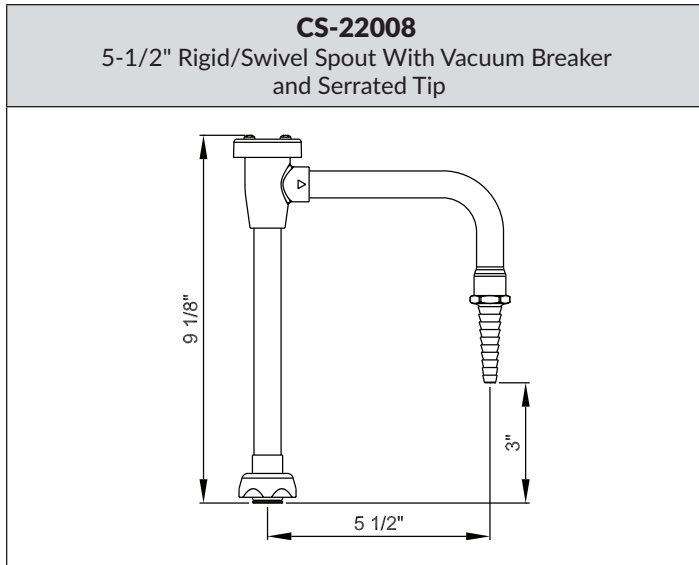

KITCHEN / BATHROOM HANDLE CONFIGURATION OPTIONS

KITCHEN / BATHROOM HANDLE CONFIGURATION OPTIONS

SELF-CLOSE / METERING HANDLE CONFIGURATION OPTIONS

*Cap Sold Separately

KITCHEN / BATHROOM HANDLE CONFIGURATION OPTIONS