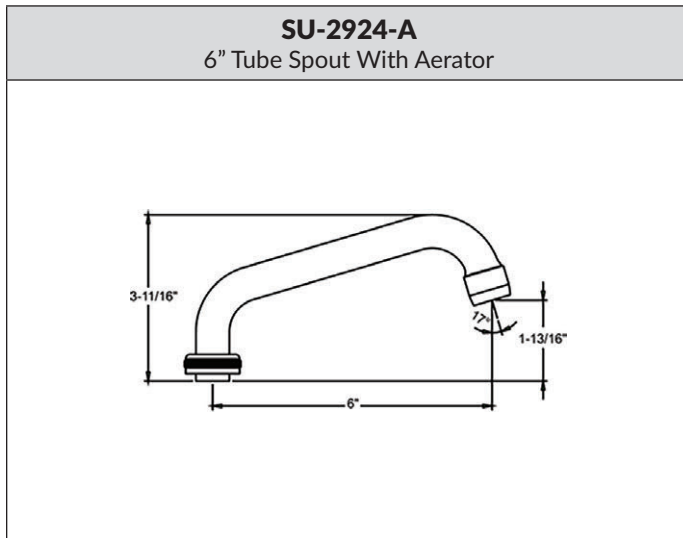

KITCHEN / BATHROOM HANDLE CONFIGURATION OPTIONS

CENTRAL BRASS