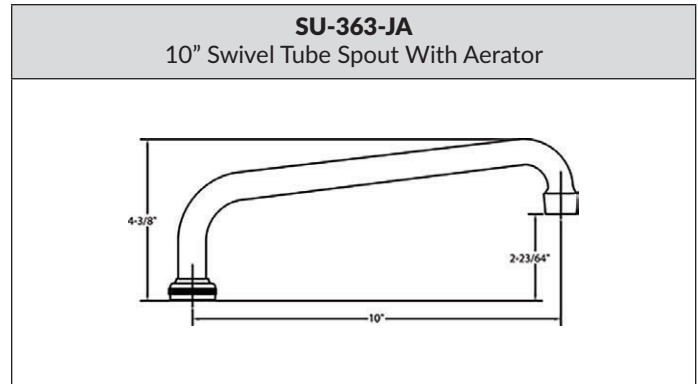

Model	List	Finish	Case
SU-2775-R-02	\$46.60	Chrome	---

0112-AL | 1-11 1/2" NPS SHANK X 1-7/8" LONG

- 1-11 1/2 NPS Shank x 1-7/8" Long

Model	List	Finish	Case
0112-AL	\$20.80	Chrome	60

KITCHEN / BATHROOM HANDLE CONFIGURATION OPTIONS