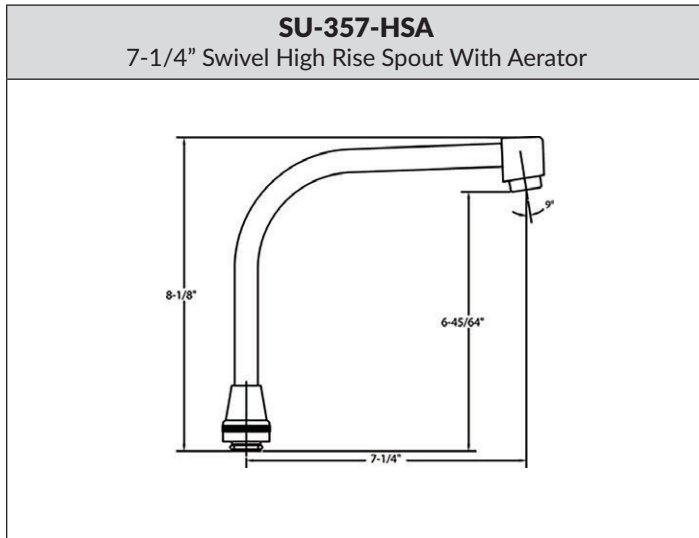

KITCHEN / BATHROOM HANDLE CONFIGURATION OPTIONS

KITCHEN / BATHROOM HANDLE CONFIGURATION OPTIONS

SELF-CLOSE / METERING HANDLE CONFIGURATION OPTIONS

*Cap Sold Separately

KITCHEN / BATHROOM HANDLE CONFIGURATION OPTIONS