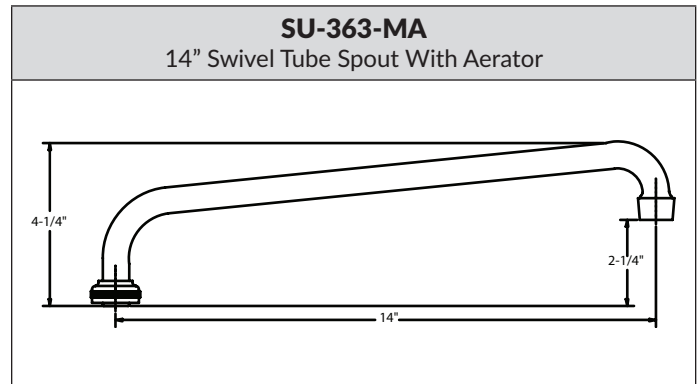

Model	List	Finish	Case
SU-2775-R-02	\$46.60	Chrome	---

0112-AL | 1-11 1/2" NPS SHANK X 1-7/8" LONG

- 1-11 1/2 NPS Shank x 1-7/8" Long

Model	List	Finish	Case
0112-AL	\$20.80	Chrome	60

KITCHEN / BATHROOM HANDLE CONFIGURATION OPTIONS