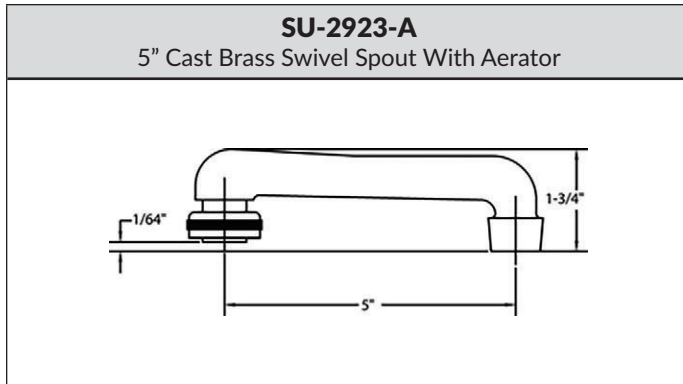

KITCHEN / BATHROOM HANDLE CONFIGURATION OPTIONS

CENTRAL BRASS