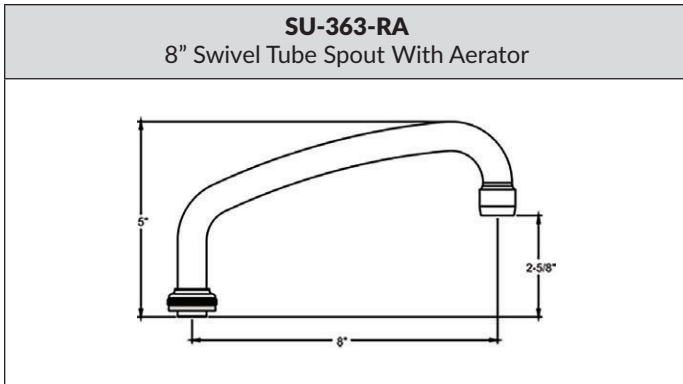

Model	List	Finish	Case
SU-2775-R-02	\$46.60	Chrome	---

0112-AL | 1-11 1/2" NPS SHANK X 1-7/8" LONG

- 1-11 1/2 NPS Shank x 1-7/8" Long

Model	List	Finish	Case
0112-AL	\$20.80	Chrome	60

KITCHEN / BATHROOM HANDLE CONFIGURATION OPTIONS