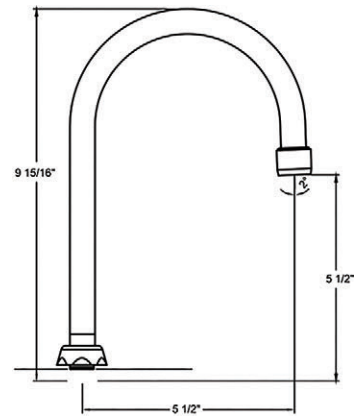

KITCHEN / BATHROOM HANDLE CONFIGURATION OPTIONS

CENTRAL BRASS

KITCHEN / BATHROOM HANDLE CONFIGURATION OPTIONS

CS-22002

4-3/32" Combo Rigid/Swivel Gooseneck Spout With Aerator

CS-22003

5-1/2" Combo Rigid/Swivel Gooseneck Spout With Aerator