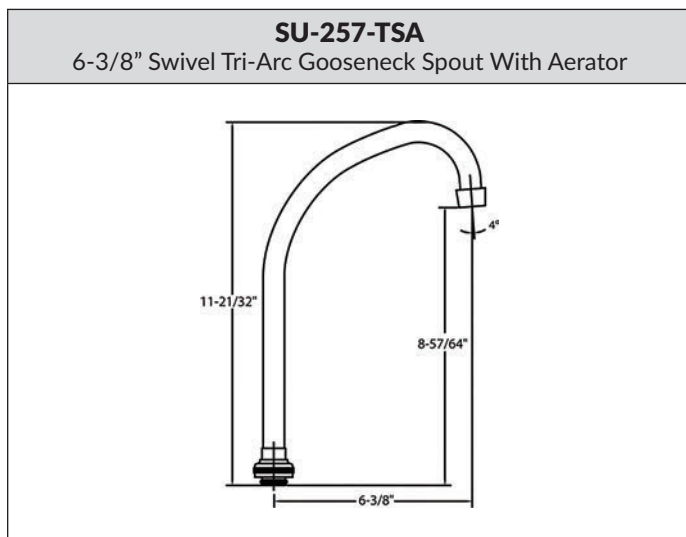

KITCHEN / BATHROOM HANDLE CONFIGURATION OPTIONS