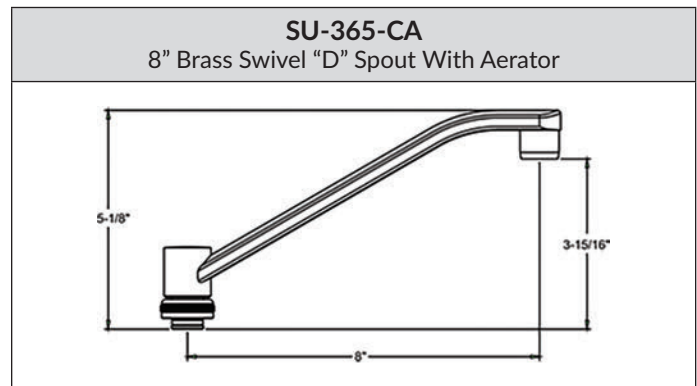

KITCHEN / BATHROOM HANDLE CONFIGURATION OPTIONS