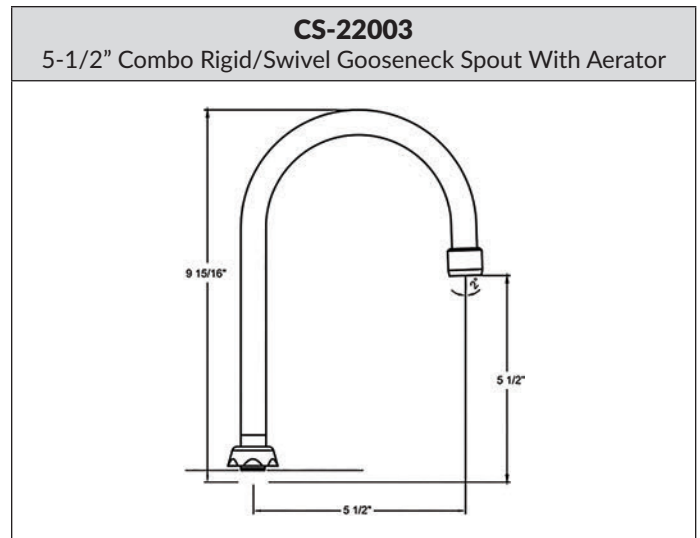

KITCHEN / BATHROOM HANDLE CONFIGURATION OPTIONS