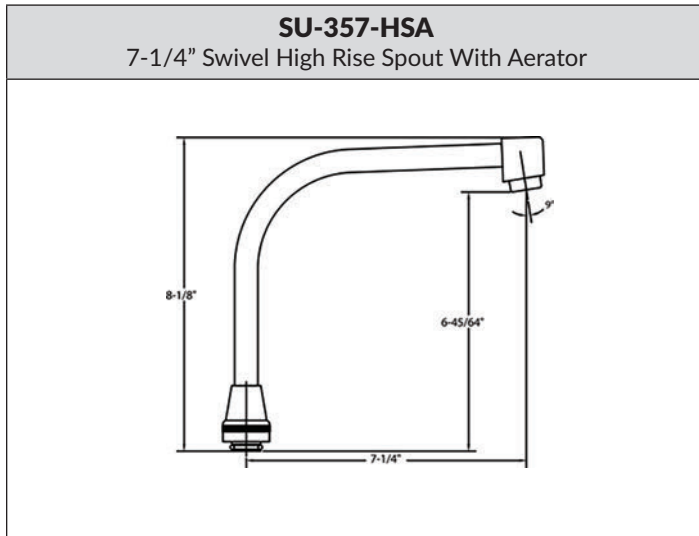

KITCHEN / BATHROOM HANDLE CONFIGURATION OPTIONS