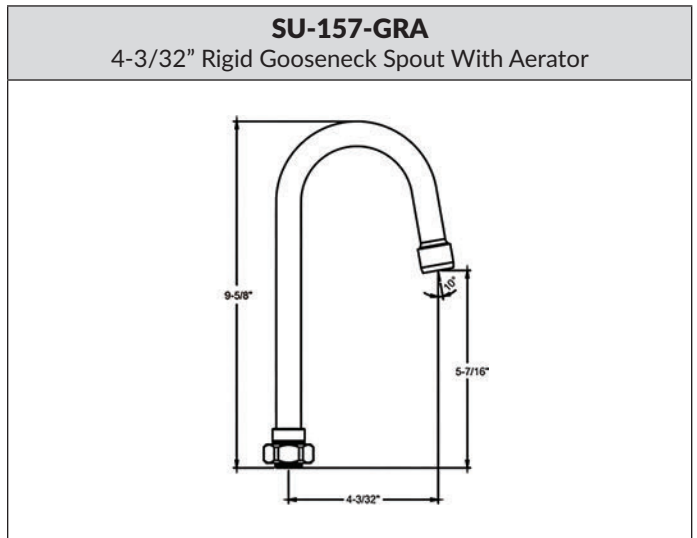

0112-AL | 1-11 1/2 NPS SHANK X 1-7/8" LONG

- 1-11 1/2 NPS Shank x 1-7/8" Long

Model	List	Finish	Case
0112-AL	\$20.80	Chrome	60

KITCHEN / BATHROOM HANDLE CONFIGURATION OPTIONS

KITCHEN / BATHROOM HANDLE CONFIGURATION OPTIONS