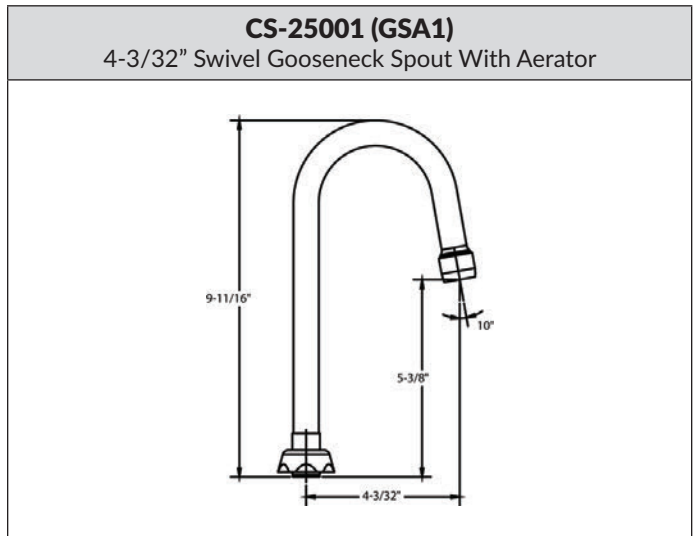

0112-AL | 1-11 1/2 NPS SHANK X 1-7/8" LONG

- 1-11 1/2 NPS Shank x 1-7/8" Long

Model	List	Finish	Case
0112-AL	\$20.80	Chrome	60

KITCHEN / BATHROOM HANDLE CONFIGURATION OPTIONS

KITCHEN / BATHROOM HANDLE CONFIGURATION OPTIONS