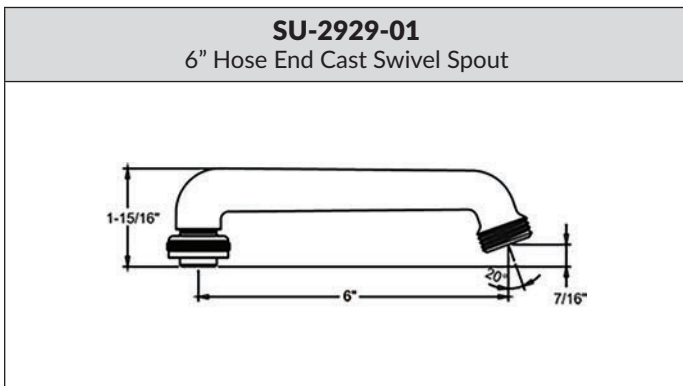

KITCHEN / BATHROOM HANDLE CONFIGURATION OPTIONS