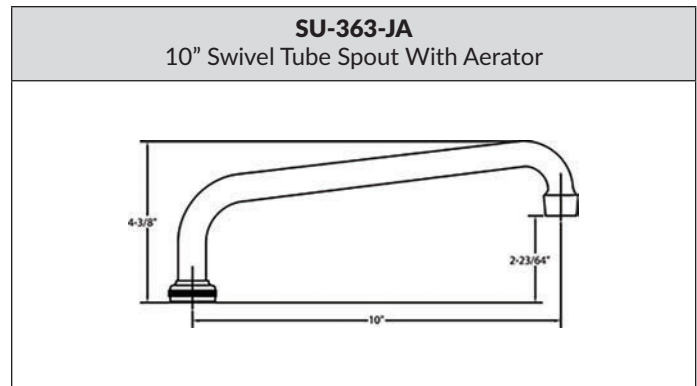

KITCHEN / BATHROOM HANDLE CONFIGURATION OPTIONS