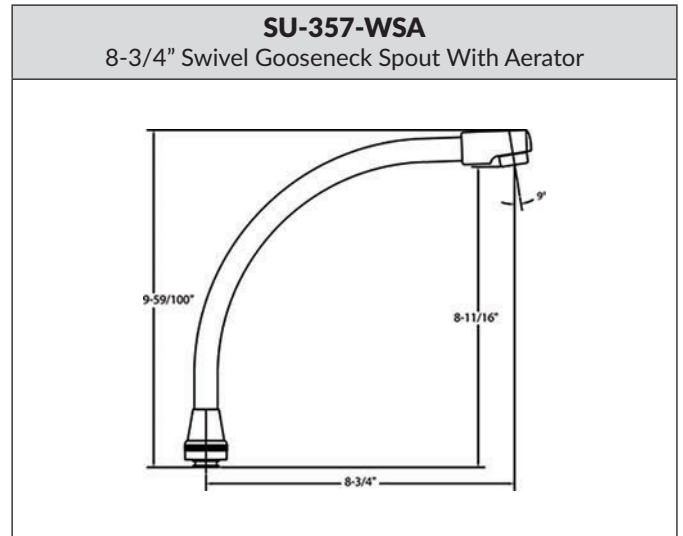

KITCHEN / BATHROOM HANDLE CONFIGURATION OPTIONS