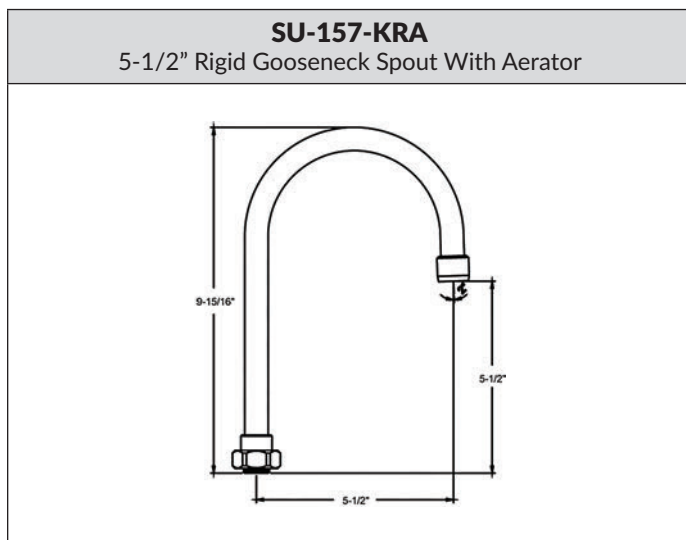

KITCHEN / BATHROOM HANDLE CONFIGURATION OPTIONS