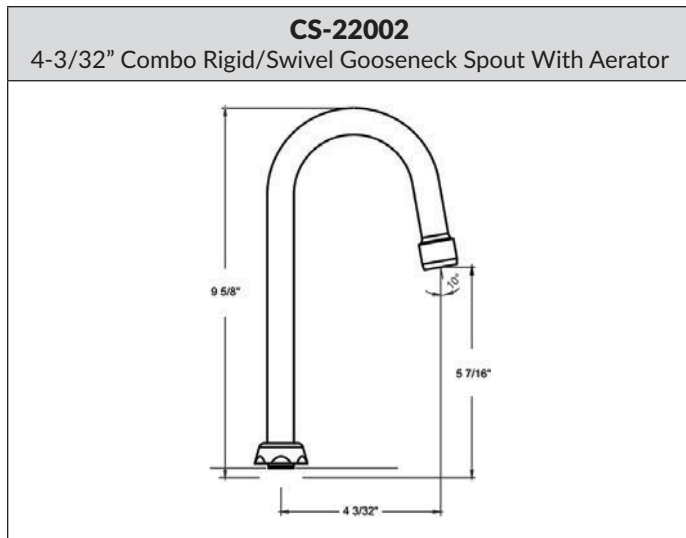

KITCHEN / BATHROOM HANDLE CONFIGURATION OPTIONS