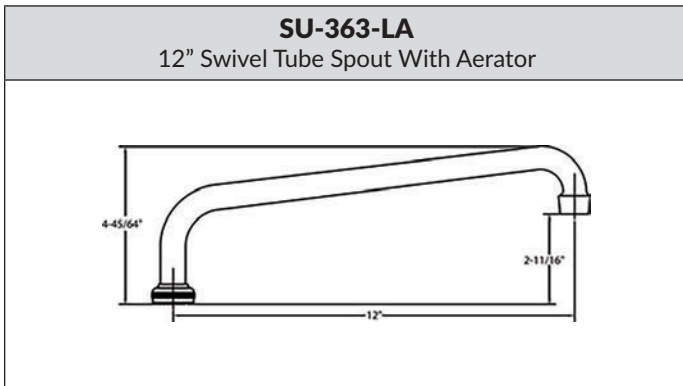

KITCHEN / BATHROOM HANDLE CONFIGURATION OPTIONS