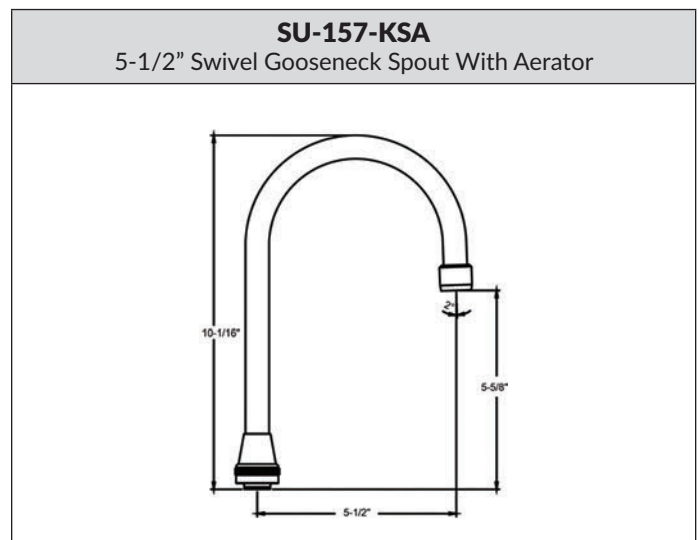

KITCHEN / BATHROOM HANDLE CONFIGURATION OPTIONS