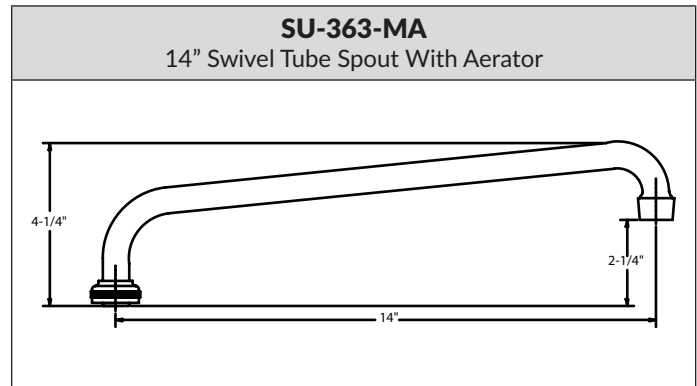

KITCHEN / BATHROOM HANDLE CONFIGURATION OPTIONS