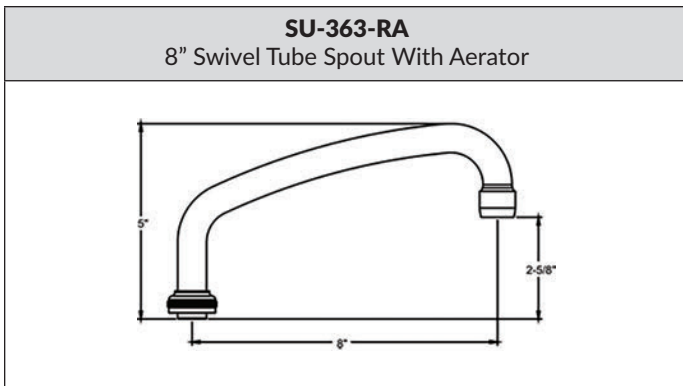

KITCHEN / BATHROOM HANDLE CONFIGURATION OPTIONS