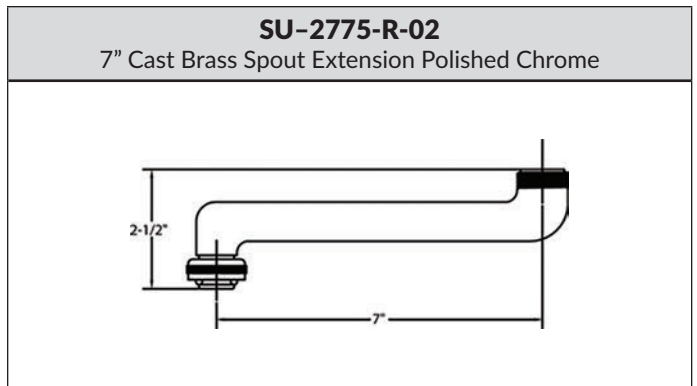

0112-AL | 1-11 1/2 NPS SHANK X 1-7/8" LONG

- 1-11 1/2 NPS Shank x 1-7/8" Long

Model	List	Finish	Case
0112-AL	\$20.80	Chrome	60

KITCHEN / BATHROOM HANDLE CONFIGURATION OPTIONS

KITCHEN / BATHROOM HANDLE CONFIGURATION OPTIONS