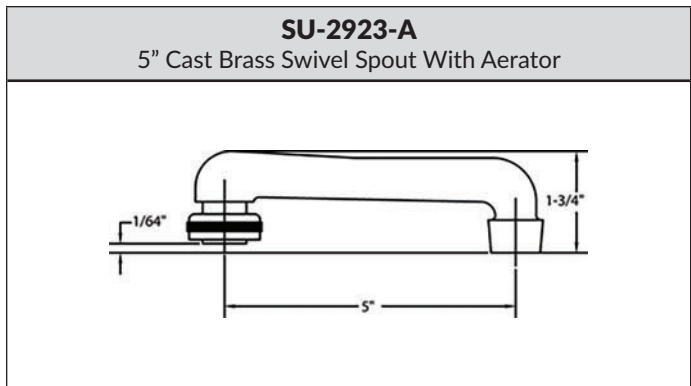

0112-AL | 1-11 1/2 NPS SHANK X 1-7/8" LONG

- 1-11 1/2 NPS Shank x 1-7/8" Long

Model	List	Finish	Case
0112-AL	\$20.80	Chrome	60

KITCHEN / BATHROOM HANDLE CONFIGURATION OPTIONS

KITCHEN / BATHROOM HANDLE CONFIGURATION OPTIONS