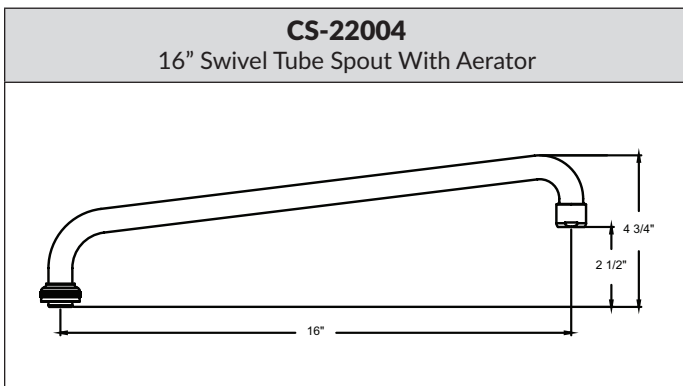

KITCHEN / BATHROOM HANDLE CONFIGURATION OPTIONS