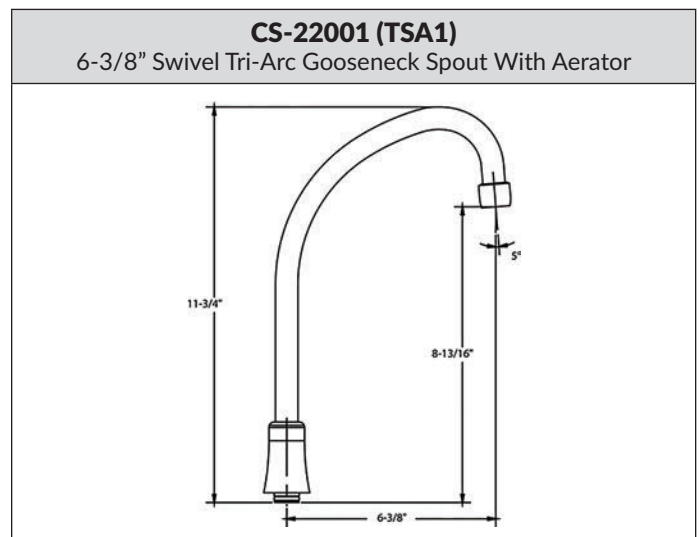

KITCHEN / BATHROOM HANDLE CONFIGURATION OPTIONS