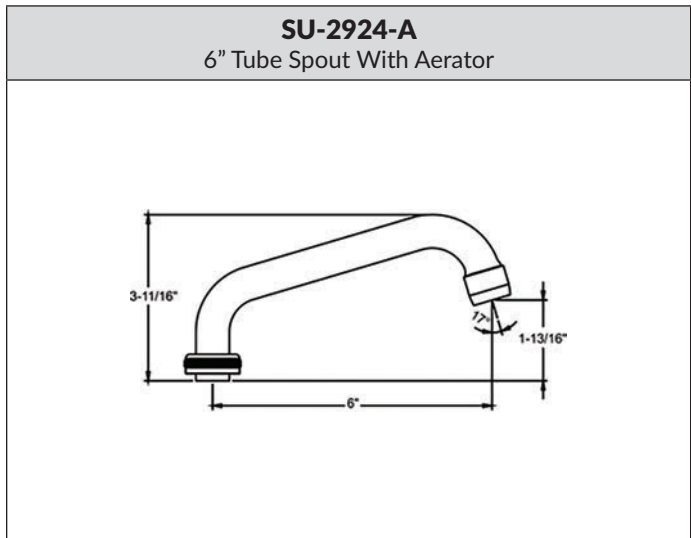

0112-AL | 1-11 1/2 NPS SHANK X 1-7/8" LONG

- 1-11 1/2 NPS Shank x 1-7/8" Long

Model	List	Finish	Case
0112-AL	\$20.80	Chrome	60

KITCHEN / BATHROOM HANDLE CONFIGURATION OPTIONS

KITCHEN / BATHROOM HANDLE CONFIGURATION OPTIONS