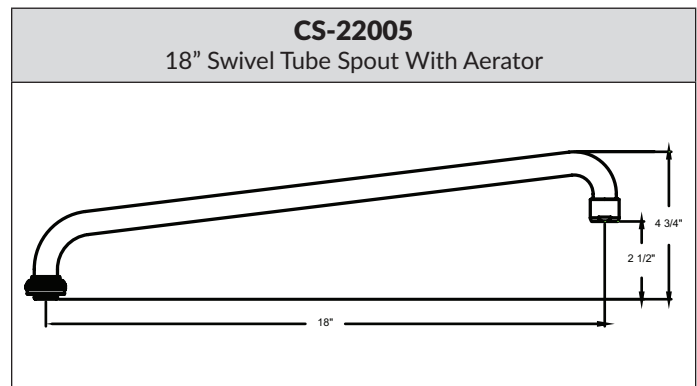

KITCHEN / BATHROOM HANDLE CONFIGURATION OPTIONS