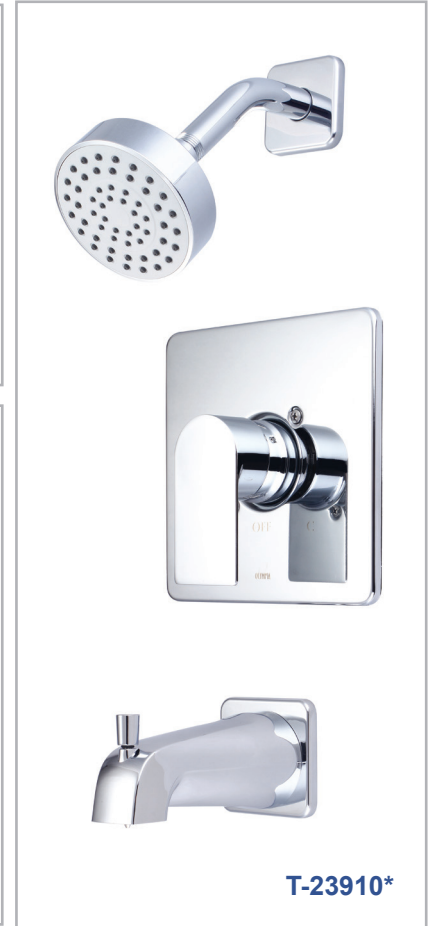

T-23910*

PRODUCT SHOWN

L-6090
Single Handle Lavatory
Faucet

L-7490
Two Handle Lavatory
Widespread Faucet

T-23914* | T-23915* | T-23910*
Single Handle Tub/Shower
Trim Sets

AVAILABLE IN:

Chrome

PVD Brushed Nickel

Matte Black*

*Special Order. Allow 10-12 weeks
delivery.

INFORMATION:

For additional product details please visit us at:
olympiafaucets.com or call: (888) 772-7701

*For Use with V-2300B & V-2400B Valves
Valves Sold Separately

OLYMPIA FAUCETS, INC.
A Subsidiary of Pioneer Industries, Inc.
P: 888.772.7701 | F: 615.641.7686

VALUE FOR BUILDERS
olympiafaucets.com