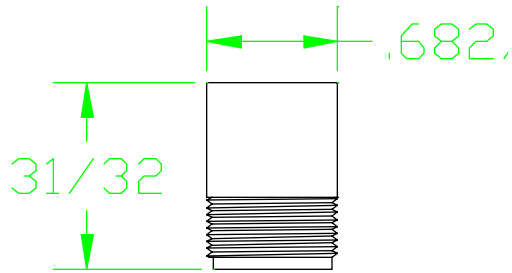

## SEAT REFERENCE DRAWINGS

59-A  
BRASS

11/16-24 THREAD

PF-59

CHROME PLATED BRASS

9/16-27 THREAD

59-AP  
BRASS

11/16-24 THREAD