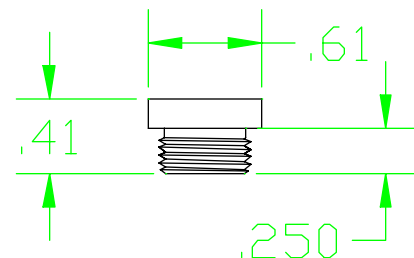

## SEAT REFERENCE DRAWINGS

165 BRASS

165-M MONEL

5/8-24 THREAD

165-621

BRASS

5/8-24 THREAD

165-6500 BRASS

165-6500M MONEL

5/8-24 THREAD

263-A

BRASS

.500/.494-24 THREAD