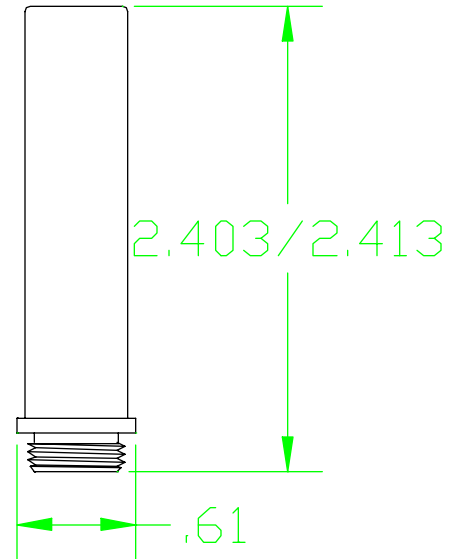

## SEAT REFERENCE DRAWINGS

PF-263-C  
CHROME PLATED BRASS

.500/.494-24 THREAD

PF-263-D  
CHROME PLATED BRASS

.500/.494-24 THREAD

263-BC BRONZE

263-BM MONEL

PF-263-B  
CHROME PLATED BRASS