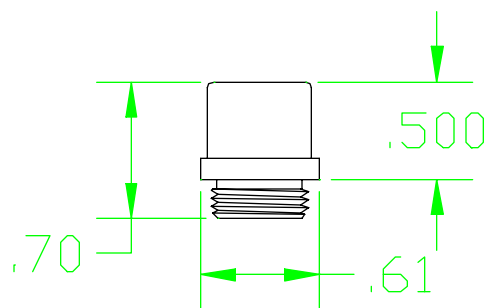

263
BRASS
.500/.494-24 THREAD