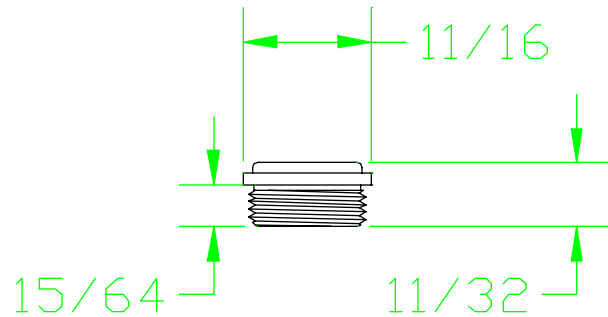

## SEAT REFERENCE DRAWINGS

165 BRASS

165-M MONEL

5/8-24 THREAD

165-621

BRASS

5/8-24 THREAD

165-6500 BRASS

165-6500M MONEL

5/8-24 THREAD

263-A

BRASS

.500/.494-24 THREAD

.500/.494-24 THREAD

263  
BRASS  
.500/.494-24 THREAD