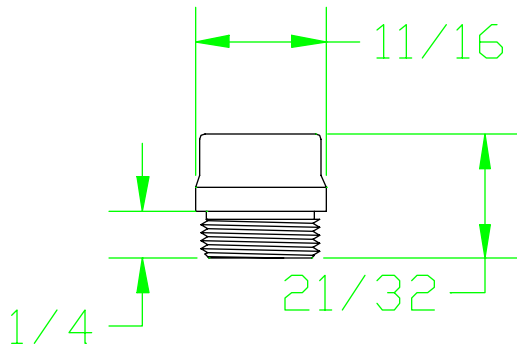

## SEAT REFERENCE DRAWINGS

165 BRASS

165-M MONEL

5/8-24 THREAD

165-621

BRASS

5/8-24 THREAD

165-6500 BRASS

165-6500M MONEL

5/8-24 THREAD

263-A

BRASS

.500/.494-24 THREAD