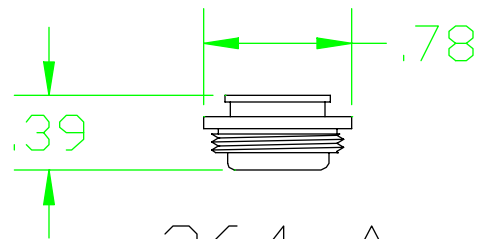

## SEAT REFERENCE DRAWINGS

264-M  
MONEL  
17/32-24 THREAD

264-A  
BRASS  
11/16-24 THREAD

PF-350-E  
CHROME PLATED BRASS  
.500/.494-24 THREAD

PF-171-A  
CHROME PLATED BRASS  
.500/.494-24 THREAD