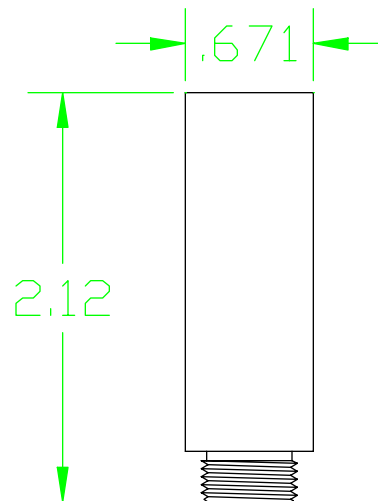

## SEAT REFERENCE DRAWINGS

264-M  
MONEL  
17/32-24 THREAD

264-A  
BRASS  
11/16-24 THREAD

PF-350-E  
CHROME PLATED BRASS  
.500/.494-24 THREAD

PF-171-A  
CHROME PLATED BRASS  
.500/.494-24 THREAD

## SEAT REFERENCE DRAWINGS

59-A  
BRASS

11/16-24 THREAD

PF-59

CHROME PLATED BRASS

9/16-27 THREAD

59-AP  
BRASS

11/16-24 THREAD