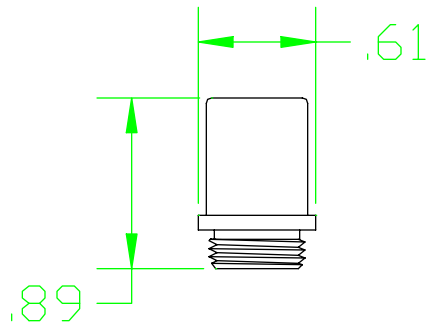

## SEAT REFERENCE DRAWINGS

PF-263-C  
CHROME PLATED BRASS

.500/.494-24 THREAD

PF-263-D  
CHROME PLATED BRASS

.500/.494-24 THREAD

263-BC BRONZE

263-BM MONEL

PF-263-B  
CHROME PLATED BRASS