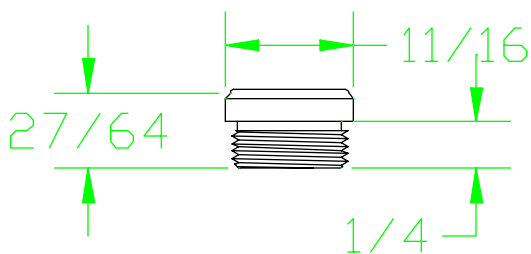

## SEAT REFERENCE DRAWINGS

165 BRASS

165-M MONEL

5/8-24 THREAD

165-621

BRASS

5/8-24 THREAD

165-6500 BRASS

165-6500M MONEL

5/8-24 THREAD

263-A

BRASS

.500/.494-24 THREAD