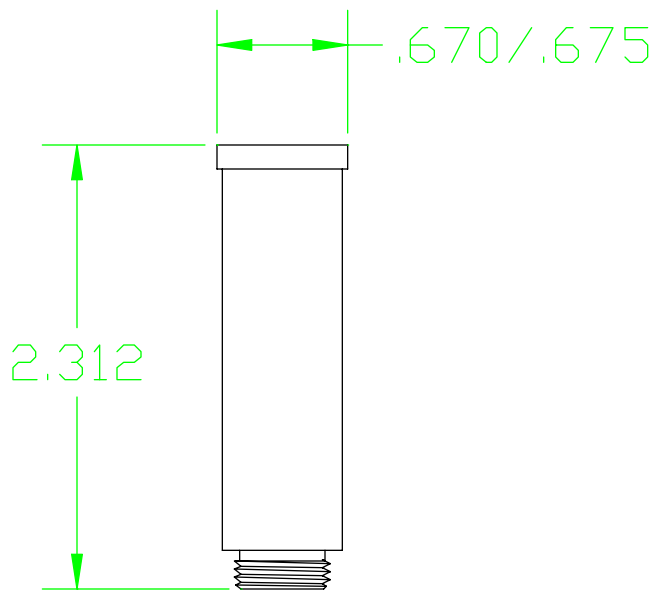

.500/.494-24 THREAD

263  
BRASS  
.500/.494-24 THREAD

## SEAT REFERENCE DRAWINGS

264-M  
MONEL  
17/32-24 THREAD

264-A  
BRASS  
11/16-24 THREAD

PF-350-E  
CHROME PLATED BRASS  
.500/.494-24 THREAD

PF-171-A  
CHROME PLATED BRASS  
.500/.494-24 THREAD

## SEAT REFERENCE DRAWINGS

59-A  
BRASS

11/16-24 THREAD

PF-59

CHROME PLATED BRASS

9/16-27 THREAD

59-AP  
BRASS

11/16-24 THREAD