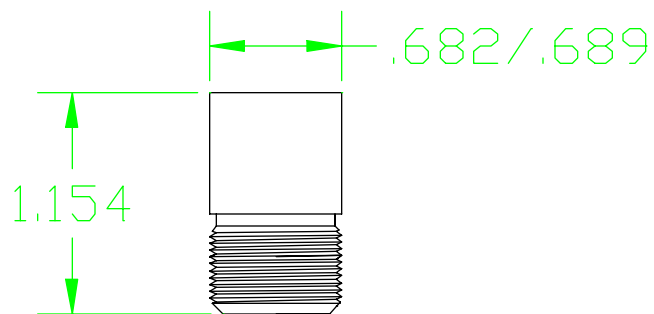

## SEAT REFERENCE DRAWINGS

59-A  
BRASS

11/16-24 THREAD

PF-59

CHROME PLATED BRASS

9/16-27 THREAD

59-AP  
BRASS

11/16-24 THREAD