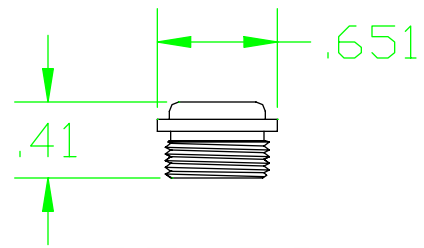

## SEAT REFERENCE DRAWINGS

264-M  
MONEL  
17/32-24 THREAD

264-A  
BRASS  
11/16-24 THREAD

PF-350-E  
CHROME PLATED BRASS  
.500/.494-24 THREAD

PF-171-A  
CHROME PLATED BRASS  
.500/.494-24 THREAD

## SEAT REFERENCE DRAWINGS

59-A  
BRASS

11/16-24 THREAD

PF-59

CHROME PLATED BRASS

9/16-27 THREAD

59-AP  
BRASS

11/16-24 THREAD