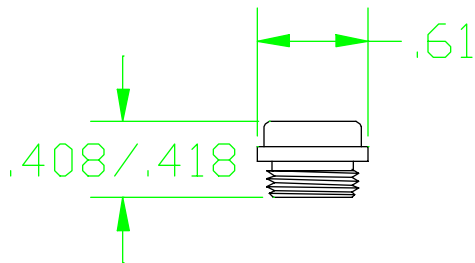

## SEAT REFERENCE DRAWINGS

PF-263-C  
CHROME PLATED BRASS

.500/.494-24 THREAD

PF-263-D  
CHROME PLATED BRASS

.500/.494-24 THREAD

263-BC BRONZE

263-BM MONEL

PF-263-B  
CHROME PLATED BRASS