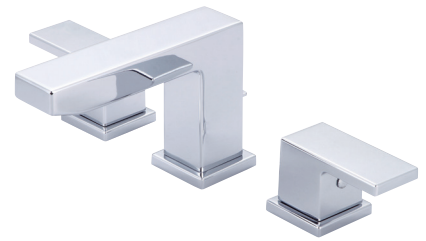

## MOD

Inspired by the dichotomy of sharp geometric principles and backed by Pioneer's superior brass construction, the new MOD collection is the high-end contemporary styling solution homeowners and designers have waited for. The MOD collection perfectly aligns with the design needs of today's urbanites, while delivering an environmentally conscious water experience around the home. With a carefully engineered rectangular spout, crisp angles, and smooth operating ceramic disc cartridges, MOD offers unmatched quality, functionality, and style.

# MOD COLLECTION

EASY  
INSTALLATION

RESIDENTIAL  
LIFETIME WARRANTY

CERTIFICATIONS

LOW FLOW  
TECHNOLOGY

ADA COMPLIANT

3MO168  
Single Handle Lavatory Faucet

3MO200  
Two Handle Widespread  
Bathroom Faucet

4MO611  
Two Handle Roman Tub Set  
with Handheld Showerhead

T-4MO100  
Single Handle Tub and Shower  
Trim Set